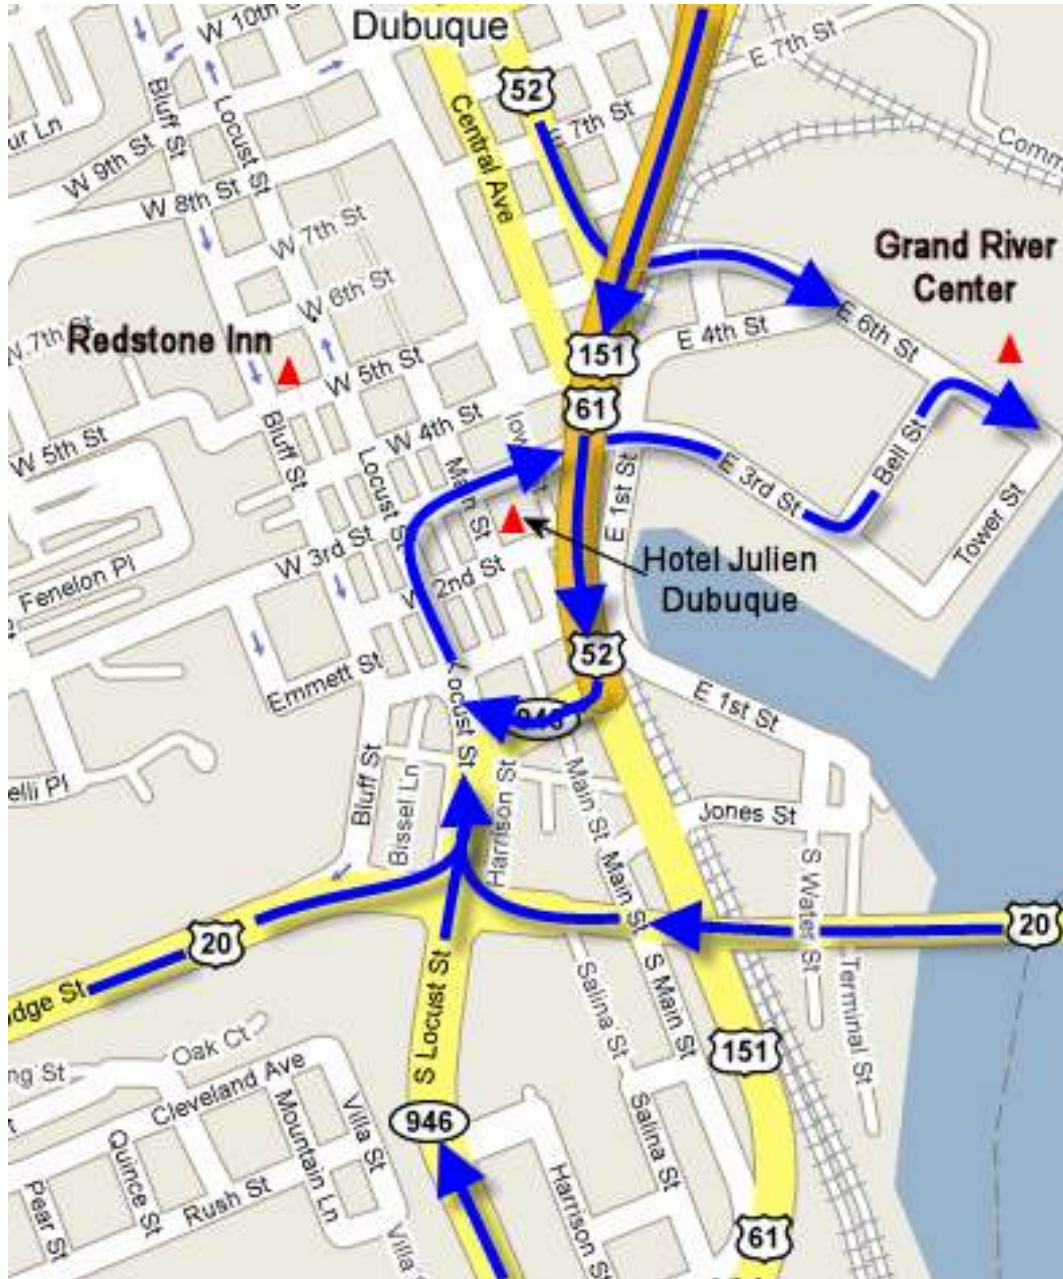

Directions for the Martha & Mary Women's Conference[®] at the Grand River Center

From all directions: Follow signs to the Port of Dubuque

From U.S. 52 South: Take the Locust Street exit as you begin the descent towards the river and downtown Dubuque.

From U.S. 20 West: Turn left on Locust Street at the foot of the Mississippi River bridge

From U.S. 20 East: Turn right on Locust Street as you leave the bridge.

From Wisconsin & U.S. 151: Take the Port of Dubuque exit, stay in the right lane, exit right, go two blocks and turn right onto Locust Street.

For all directions above: Follow the Port of Dubuque signs - continue on Locust to 3rd Street. Turn right on E. 3rd Street, left on Bell Street and right on 5th Street to the Grand River Center.

From U.S. 52 North: Follow U.S. 52 (Central Ave.) to 5th Street. Turn left on 5th Street to the Grand River Center.

Continue straight on 5th Street and enter the parking ramp to the left at the rear of the Grand River Center.