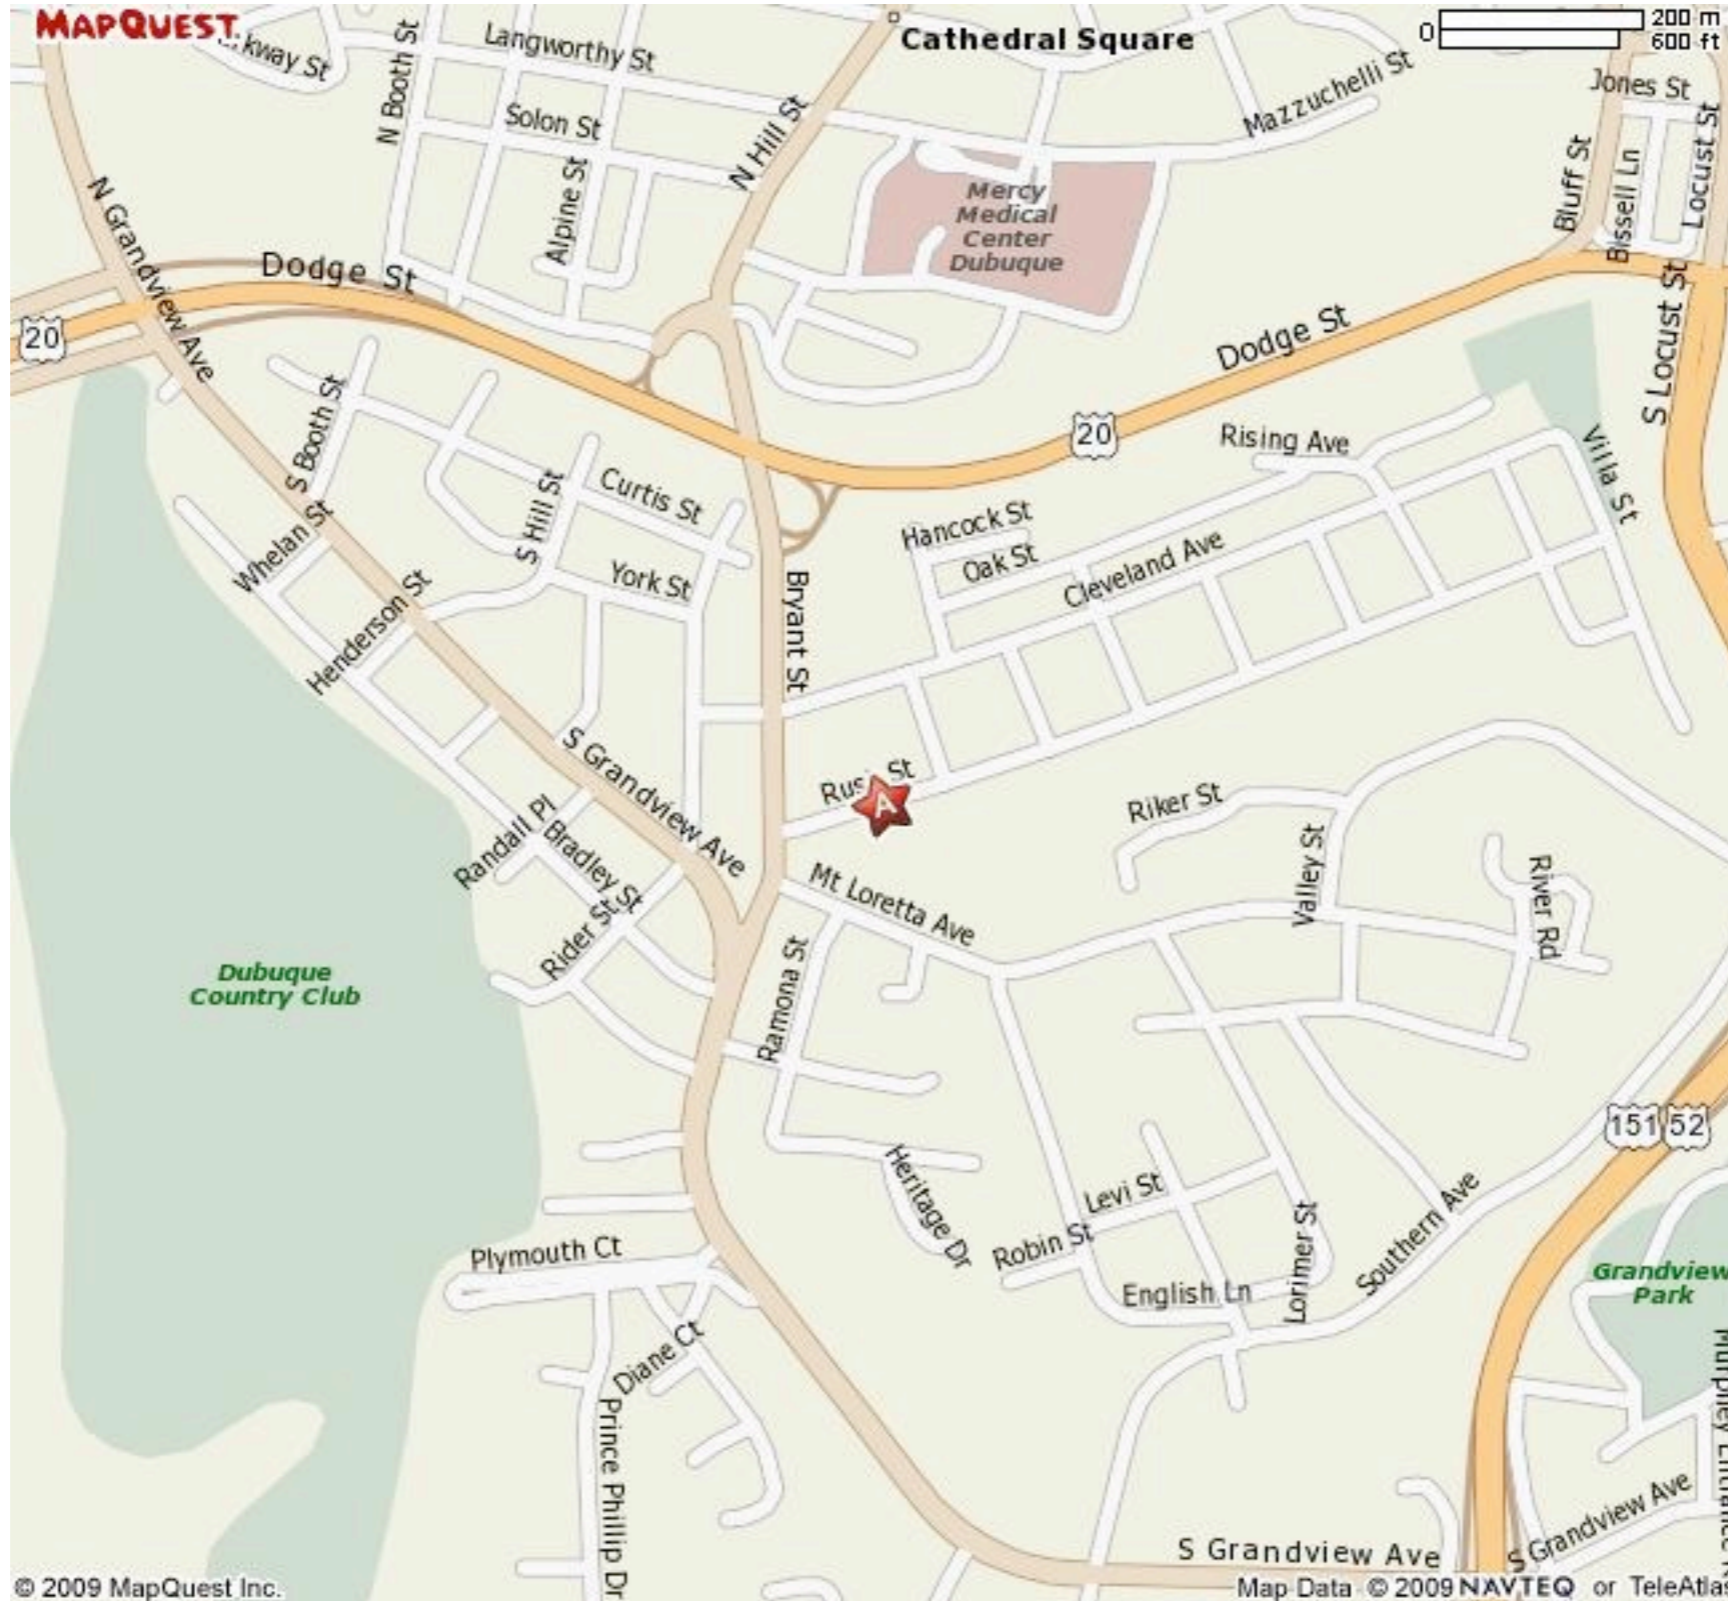

Coming in from the **west...**  
Take the Bryant / Hill Street exit off of Hwy 20, turn LEFT at the end of ramp, go 2 blocks, turn LEFT on Rush Street

Coming in from the **east...**  
Take the Bryant / Hill Street exits off of Hwy 20, turn RIGHT at end of ramp, travel about 2 blocks, turn LEFT on Rush Street

Coming in from the **south...**  
Take the Grandview exit off of 151. Turn LEFT at end of ramp, When you come to the Y bear RIGHT unto Bryant Street. Then go 2 blocks and turn RIGHT onto Rush Street

**St Columbkille's Church: 1240 Rush St, Dubuque, IA 52003**  
Contact cell numbers: Ruth 563-580-3565 - Colleen 563-580-9373